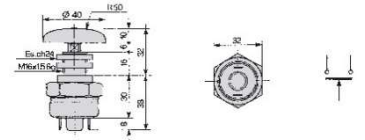

INTERRUPTOR PULSADOR
2 FASTON